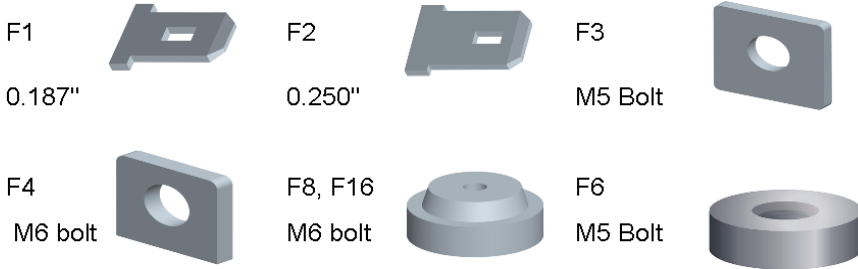

Ctn.Qty	IC	OC
	--	1

**Model No. - TSLA150-12N**  
**"Terminator"** brand SLA Battery 12V-150Ah  
 (352x170x276mm)  
 (Box)

Ctn.Qty	IC	OC
	--	1

**Produced by  
ISO Certified Manufacturer**

Picture	Terminal Type	Volts	Ah/ C20	Unit Dimension (mm)	Unit Weight (Kg)	Carton Qty (Pcs)	Carton Dimension (cm)	Carton Weight (Kg)
 <b>Model No.- TSLA1.2-6</b>	F1	6V	1.2Ah	97x25x52 mm	0.30Kg	30Pcs	40x22.4x9.7 cm	9.95Kg
 <b>Model No.- TSLA4-6B</b>	F1	6V	4Ah	70x47x101 mm	0.71Kg	20Pcs	22.5x37x15 cm	16.90Kg