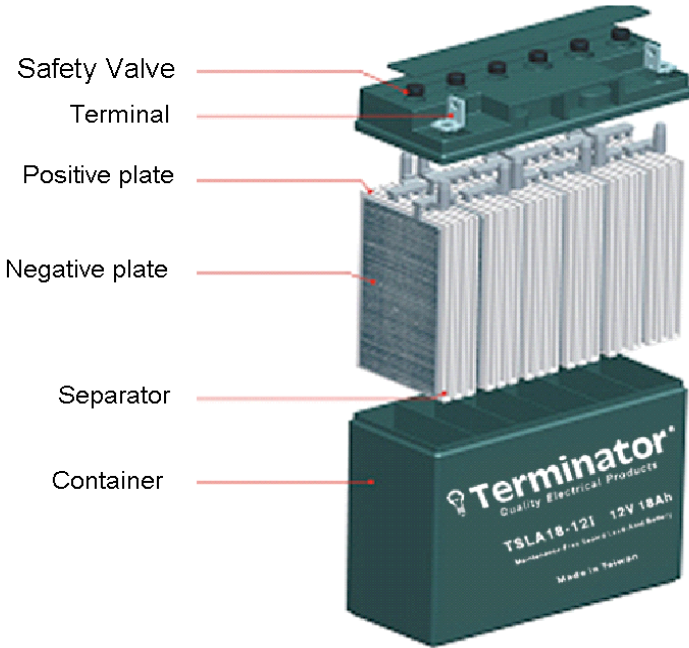

**Produced by
ISO Certified Manufacturer**

Picture	Terminal Type	Volts	Ah/ C20	Unit Dimension (mm)	Unit Weight (Kg)	Carton Qty (Pcs)	Carton Dimension (cm)	Carton Weight (Kg)
  Model No.- TSLA1.2-6	F1	6V	1.2Ah	97x25x52 mm	0.30Kg	30Pcs	40x22.4x9.7 cm	9.95Kg
  Model No.- TSLA4-6B	F1	6V	4Ah	70x47x101 mm	0.71Kg	20Pcs	22.5x37x15 cm	16.90Kg