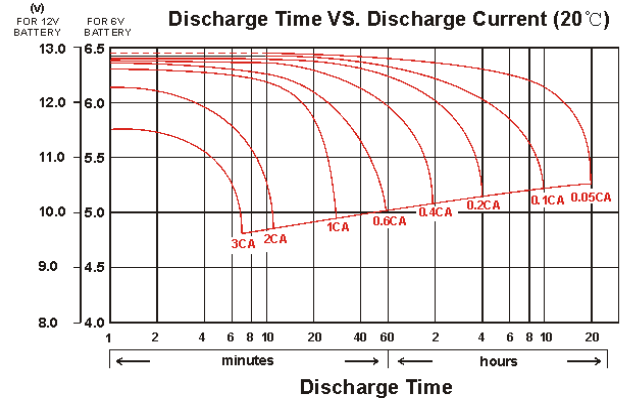

Ctn.Qty	IC	OC
	--	1

**Model No. - TSLA150-12N**  
**"Terminator"** brand SLA Battery 12V-150Ah  
 (352x170x276mm)  
 (Box)

Ctn.Qty	IC	OC
	--	1

**Produced by  
ISO Certified Manufacturer**

Picture	Terminal Type	Volts	Ah/ C20	Unit Dimension (mm)	Unit Weight (Kg)	Carton Qty (Pcs)	Carton Dimension (cm)	Carton Weight (Kg)
 <b>Model No.- TSLA1.2-6</b>	F1	6V	1.2Ah	97x25x52 mm	0.30Kg	30Pcs	40x22.4x9.7 cm	9.95Kg
 <b>Model No.- TSLA4-6B</b>	F1	6V	4Ah	70x47x101 mm	0.71Kg	20Pcs	22.5x37x15 cm	16.90Kg