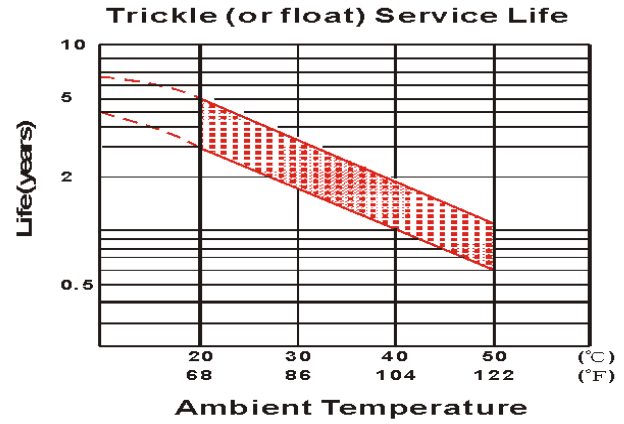

Ctn.Qty	IC	OC
	--	1

**Model No. - TSLA150-12N**  
**"Terminator"** brand SLA Battery 12V-150Ah  
 (352x170x276mm)  
 (Box)

Ctn.Qty	IC	OC
	--	1

**Produced by  
ISO Certified Manufacturer**

Picture	Terminal Type	Volts	Ah/ C20	Unit Dimension (mm)	Unit Weight (Kg)	Carton Qty (Pcs)	Carton Dimension (cm)	Carton Weight (Kg)
 <b>Model No.- TSLA1.2-6</b>	F1	6V	1.2Ah	97x25x52 mm	0.30Kg	30Pcs	40x22.4x9.7 cm	9.95Kg
 <b>Model No.- TSLA4-6B</b>	F1	6V	4Ah	70x47x101 mm	0.71Kg	20Pcs	22.5x37x15 cm	16.90Kg